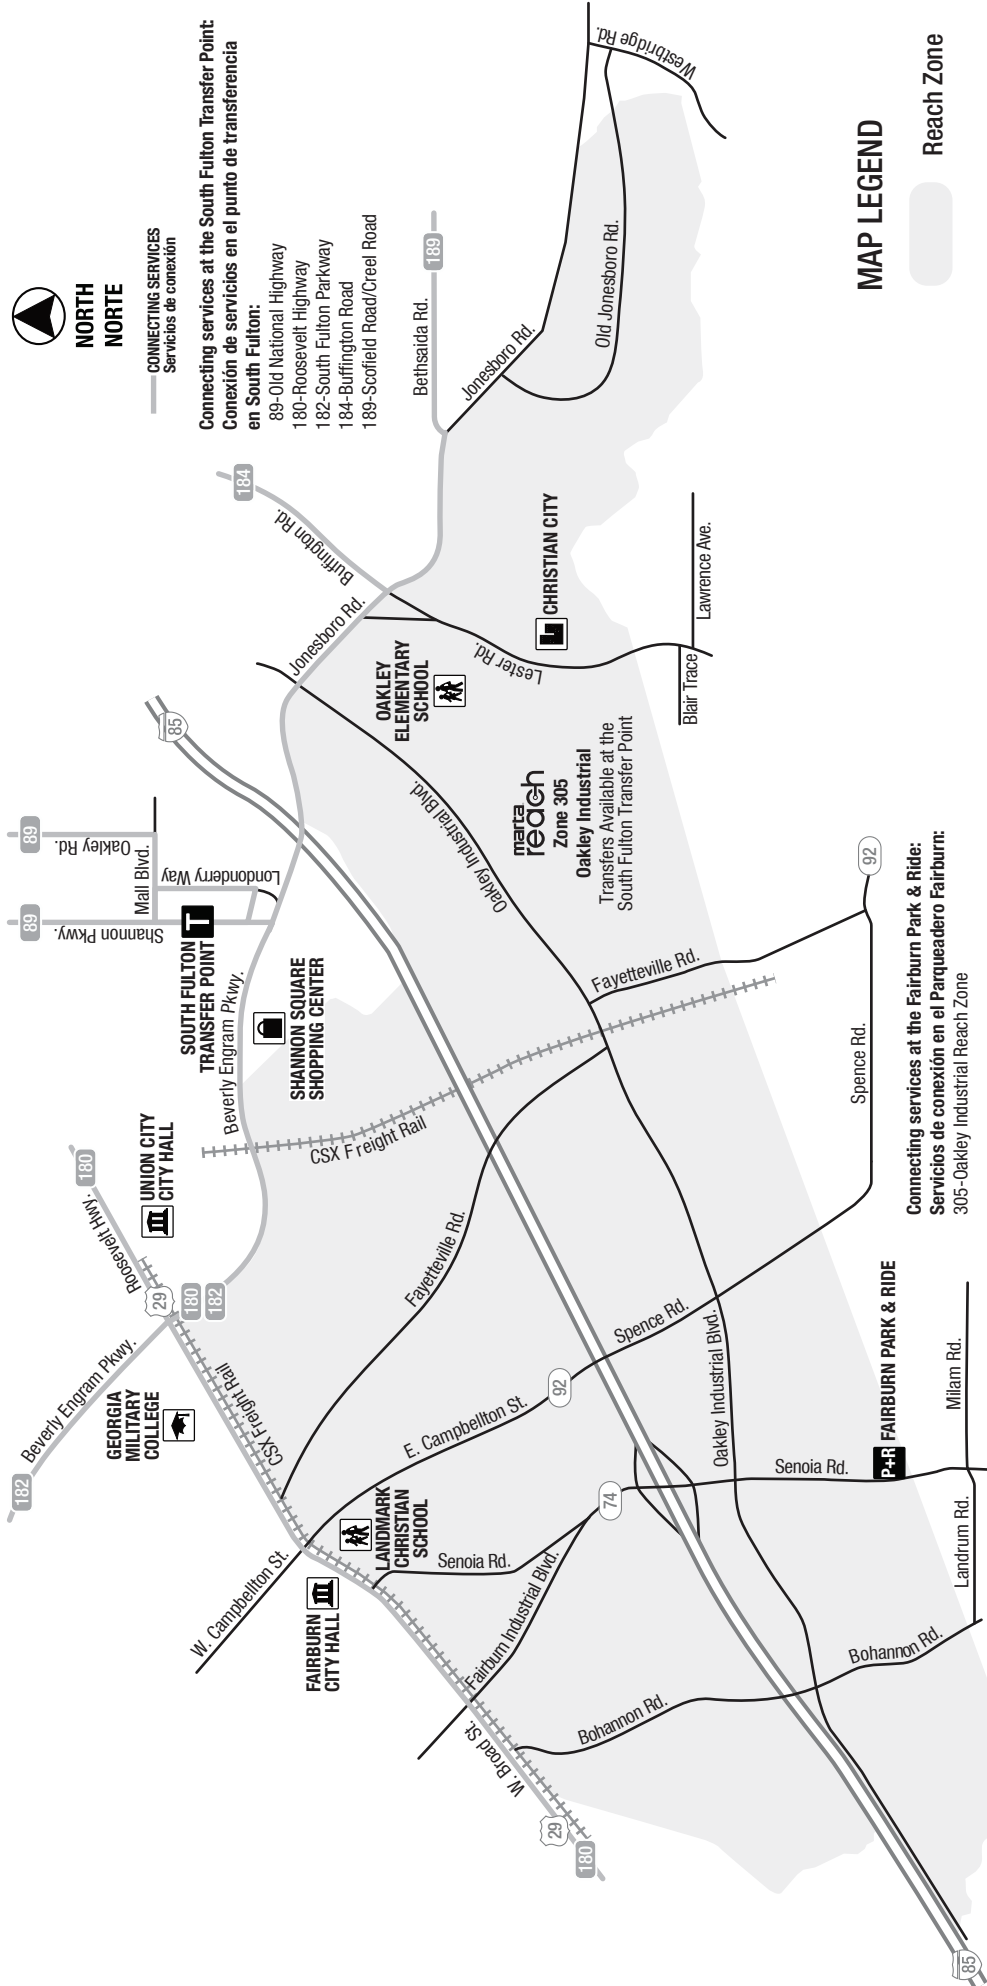

305 Oakley Industrial

marta reach

Your destination has never been closer to your door.

WITH SERVICE TO:

- Fairburn Park & Ride
- South Fulton Transfer Point

MARTA Reach

EFFECTIVE: March 7, 2026

To request information in another language or in accessible format, call 404-848-4037 or 404-848-5665 (TTY)

Reach ofrece viajes compartidos bajo demanda, de punto a punto, con conexiones a rutas de tren y autobús en 12 zonas dentro del área de servicio de MARTA.

To book a ride

- **Download the app**
Available from the Google Play or Apple App Store now.
- **Visit us on the web**
At book.martareach.rideco.com/login.
- **Call MARTA Reach reservations**
At 404-848-6622 (available from 8:30 AM to 5:00 PM daily).

NORTH
NORTE

CONNECTING SERVICES
Servicios de conexión

Connecting services at the South Fulton Transfer Point
Conexión de servicios en el punto de transferencia en South Fulton:

- 89-Old National Highway
- 180-Roosevelt Highway
- 182-South Fulton Parkway
- 184-Buffington Road
- 189-Scofield Road/Creel Road

MAP LEGEND

- Reach Zone
- Bus Routes
- Rail Lines

Connecting services at the Fairburn Park & Ride:
Servicios de conexión en el Parqueadero Fairburn:
305-Oakley Industrial Reach Zone